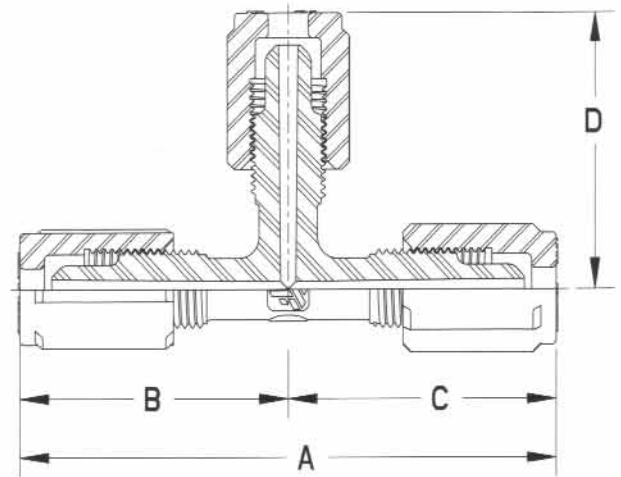

# UT UNION TEE

<b>Ordering No.</b>	<b>Tube (mm) Size</b>	<b>Orifice (mm)</b>	<b>A (mm)</b>	<b>B (mm)</b>	<b>C (mm)</b>	<b>D (mm)</b>
FMF4UTN-1	1/4" (6.4)	0.125 (3.18)	3.48 (88.5)	1.74 (44.2)	1.74 (44.2)	1.74 (44.2)
FMF6UTN-1	3/8" (9.5)	0.250 (6.35)	3.79 (96.2)	1.89 (48.1)	1.89 (48.1)	1.89 (48.1)
FMF8UTN-1	1/2" (12.7)	0.375 (9.53)	4.13 (104.8)	2.06 (52.4)	2.06 (52.4)	2.06 (52.4)
FMF12UTN-1	3/4" (15.9)	0.625 (15.88)	4.63 (117.5)	2.31 (58.8)	2.31 (58.8)	2.31 (58.8)
FMF16UTN-1	1" (22.2)	0.875 (22.23)	5.61 (142.4)	2.80 (71.2)	2.80 (71.2)	2.80 (71.2)