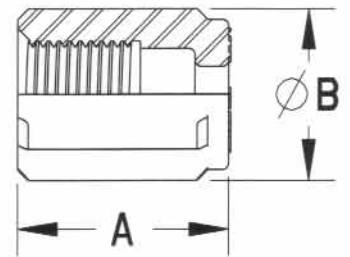

PVDF NUT

Ordering No.	Tube (mm) Size	A (mm)	ØB (mm)
FMF4N-1	1/4" (6.4)	1.00 (25.4)	0.80 (20.3)
FMF6N-1	3/8" (9.5)	1.03 (26.2)	0.91 (23.1)
FMF8N-1	1/2" (12.7)	1.08 (27.4)	1.03 (26.2)
FMF12N-1	3/4" (19.1)	1.24 (31.5)	1.33 (33.8)
FMF16N-1	1" (25.4)	1.50 (38.1)	1.81 (46.0)

ETFE NUT

Ordering No.	Tube (mm) Size	A (mm)	ØB (mm)
FMF4N-2	1/4" (6.4)	1.00 (25.4)	0.80 (20.3)
FMF6N-2	3/8" (9.5)	1.03 (26.2)	0.91 (23.1)
FMF8N-2	1/2" (12.7)	1.08 (27.4)	1.03 (26.2)
FMF12N-2	3/4" (19.1)	1.24 (31.5)	1.33 (33.8)
FMF16N-2	1" (25.4)	1.50 (38.1)	1.81 (46.0)

PFA NUT

Ordering No.	Tube (mm) Size	A (mm)	ØB (mm)
FMF4N-3	1/4" (6.4)	1.00 (25.4)	0.83 (21.1)
FMF6N-3	3/8" (9.5)	1.03 (26.2)	0.94 (23.9)
FMF8N-3	1/2" (12.7)	1.08 (27.4)	1.07 (27.2)
FMF12N-3	3/4" (19.1)	1.24 (31.5)	1.41 (35.8)
FMF16N-3	1" (25.4)	1.50 (38.1)	1.89 (48.0)

PANEL NUT PVDF

Ordering No.	Tube (mm) Size	A (mm)	HEX (mm)
FMF4PN	1/4" (6.4)	0.75 (19.1)	0.27 (6.7)
FMF6PN	3/8" (9.5)	0.94 (23.9)	0.27 (6.7)
FMF8PN	1/2" (12.7)	1.06 (26.9)	0.27 (6.7)
FMF12PN	3/4" (19.1)	1.31 (33.3)	0.27 (6.7)
FMF16PN	1" (25.4)	1.75 (44.5)	0.27 (6.7)