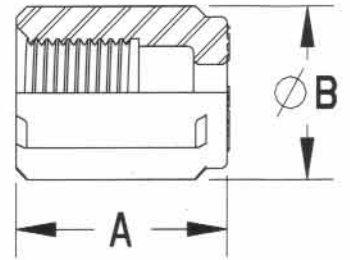

PVDF NUT

Ordering No.	Tube (mm) Size	A (mm)	ØB (mm)
FMF4N-1	1/4" (6.4)	1.00 (25.4)	0.80 (20.3)
FMF6N-1	3/8" (9.5)	1.03 (26.2)	0.91 (23.1)
FMF8N-1	1/2" (12.7)	1.08 (27.4)	1.03 (26.2)
FMF12N-1	3/4" (19.1)	1.24 (31.5)	1.33 (33.8)
FMF16N-1	1" (25.4)	1.50 (38.1)	1.81 (46.0)

ETFE NUT

Ordering No.	Tube (mm) Size	A (mm)	ØB (mm)
FMF4N-2	1/4" (6.4)	1.00 (25.4)	0.80 (20.3)
FMF6N-2	3/8" (9.5)	1.03 (26.2)	0.91 (23.1)
FMF8N-2	1/2" (12.7)	1.08 (27.4)	1.03 (26.2)
FMF12N-2	3/4" (19.1)	1.24 (31.5)	1.33 (33.8)
FMF16N-2	1" (25.4)	1.50 (38.1)	1.81 (46.0)

PFA NUT

Ordering No.	Tube (mm) Size	A (mm)	ØB (mm)
FMF4N-3	1/4" (6.4)	1.00 (25.4)	0.83 (21.1)
FMF6N-3	3/8" (9.5)	1.03 (26.2)	0.94 (23.9)
FMF8N-3	1/2" (12.7)	1.08 (27.4)	1.07 (27.2)
FMF12N-3	3/4" (19.1)	1.24 (31.5)	1.41 (35.8)
FMF16N-3	1" (25.4)	1.50 (38.1)	1.89 (48.0)

PANEL NUT PVDF

Ordering No.	Tube (mm) Size	A (mm)	HEX (mm)
FMF4PN	1/4" (6.4)	0.75 (19.1)	0.27 (6.7)
FMF6PN	3/8" (9.5)	0.94 (23.9)	0.27 (6.7)
FMF8PN	1/2" (12.7)	1.06 (26.9)	0.27 (6.7)
FMF12PN	3/4" (19.1)	1.31 (33.3)	0.27 (6.7)
FMF16PN	1" (25.4)	1.75 (44.5)	0.27 (6.7)