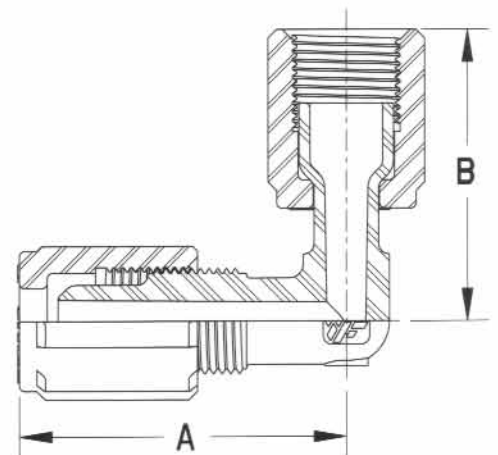

ETAFF ELBOW TUBE ADAPTER FEMALE FLARE

Ordering No.	Tube (mm) Size	Pipe (mm) Size	Orifice (mm)	A (mm)	ØB (mm)	ØC (mm)	D (mm)	F (mm)
FBETA - 4FF4N-1	1/4" (6.4)	1/4" (6.4)	0.125 (3.18)	1.08 (27.4)	0.540 (13.72)	0.354 (8.99)	0.50 (12.7)	1.82 (46.1)
FBETA - 8FF8N-1	1/2" (12.7)	1/2" (12.7)	0.375 (9.53)	2.20 (55.9)	0.840 (21.34)	0.607 (15.42)	1.50 (38.1)	2.02 (51.3)
FBETA - 8FF12N-1	1/2" (12.7)	3/4" (19.1)	0.375 (9.53)	2.23 (56.6)	1.050 (26.67)	0.809 (20.55)	1.50 (38.1)	2.05 (52.1)
FBETA - 12FF12N-1	3/4" (19.1)	3/4" (19.1)	0.625 (15.88)	2.35 (59.7)	1.050 (26.67)	0.809 (20.55)	1.50 (38.1)	2.22 (56.4)
FBETA - 12FF16N-1	3/4" (19.1)	1" (25.4)	0.625 (15.88)	2.35 (59.7)	1.315 (33.40)	1.034 (26.26)	1.50 (38.1)	2.39 (60.7)
FBETA - 16FF16N-1	1" (25.4)	1" (25.4)	0.875 (22.23)	2.46 (62.5)	1.315 (33.40)	1.034 (26.26)	1.50 (38.1)	2.66 (67.6)
FBETA - 16FF24N-1	1" (25.4)	1-1/2" (38.1)	0.875 (22.23)	2.44 (61.9)	1.900 (48.26)	1.610 (40.89)	1.50 (38.1)	2.94 (74.7)
FBETA - 16FF32N-1	1" (25.4)	2" (50.8)	0.875 (22.23)	2.50 (63.5)	2.375 (60.33)	2.052 (52.12)	1.50 (38.1)	3.15 (80.0)
FBETA - 12FF8N-1	3/4" (19.1)	1/2" (12.7)	0.607 (15.42)	2.20 (55.9)	0.845 (21.46)	0.607 (15.42)	1.50 (38.1)	2.21 (56.2)
FBETA - 16FF12N-1	1" (25.4)	3/4" (19.1)	0.809 (20.55)	2.35 (59.7)	1.055 (26.80)	0.809 (20.55)	1.50 (38.1)	2.66 (67.4)

UEFF UNION ELBOW FEMALE FLARE

Ordering No.	Tube (mm) Size	Orifice (mm) Size	A (mm)	B (mm)
FMF6FFUEN-1	3/8" (9.5)	0.250 (6.35)	1.89 (48.1)	1.68 (42.6)
FMF8FFUEN-1	1/2" (12.7)	0.375 (9.53)	2.06 (52.4)	1.80 (45.7)
FMF12FFUEN-1	3/4" (19.1)	0.625 (15.88)	2.31 (58.8)	2.13 (54.1)
FMF16FFUEN-1	1" (25.4)	0.875 (22.23)	2.80 (71.2)	2.64 (67.1)