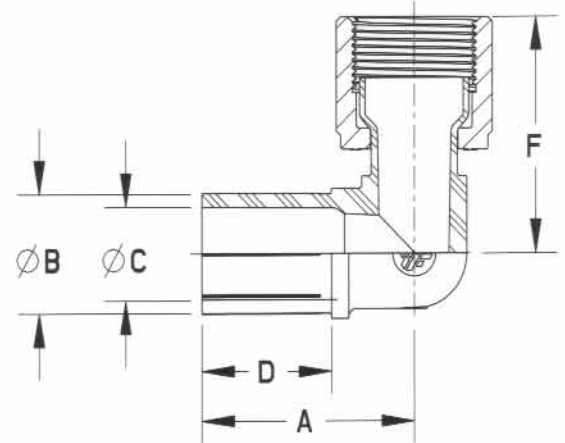

ETAFF ELBOW TUBE ADAPTER FEMALE FLARE

Ordering No.	Tube (mm) Size	Pipe (mm) Size	Orifice (mm)	A (mm)	ØB (mm)	ØC (mm)	D (mm)	F (mm)
FBETA - 4FF4N-1	1/4" (6.4)	1/4" (6.4)	0.125 (3.18)	1.08 (27.4)	0.540 (13.72)	0.354 (8.99)	0.50 (12.7)	1.82 (46.1)
FBETA - 8FF8N-1	1/2" (12.7)	1/2" (12.7)	0.375 (9.53)	2.20 (55.9)	0.840 (21.34)	0.607 (15.42)	1.50 (38.1)	2.02 (51.3)
FBETA - 8FF12N-1	1/2" (12.7)	3/4" (19.1)	0.375 (9.53)	2.23 (56.6)	1.050 (26.67)	0.809 (20.55)	1.50 (38.1)	2.05 (52.1)
FBETA - 12FF12N-1	3/4" (19.1)	3/4" (19.1)	0.625 (15.88)	2.35 (59.7)	1.050 (26.67)	0.809 (20.55)	1.50 (38.1)	2.22 (56.4)
FBETA - 12FF16N-1	3/4" (19.1)	1" (25.4)	0.625 (15.88)	2.35 (59.7)	1.315 (33.40)	1.034 (26.26)	1.50 (38.1)	2.39 (60.7)
FBETA - 16FF16N-1	1" (25.4)	1" (25.4)	0.875 (22.23)	2.46 (62.5)	1.315 (33.40)	1.034 (26.26)	1.50 (38.1)	2.66 (67.6)
FBETA - 16FF24N-1	1" (25.4)	1-1/2" (38.1)	0.875 (22.23)	2.44 (61.9)	1.900 (48.26)	1.610 (40.89)	1.50 (38.1)	2.94 (74.7)
FBETA - 16FF32N-1	1" (25.4)	2" (50.8)	0.875 (22.23)	2.50 (63.5)	2.375 (60.33)	2.052 (52.12)	1.50 (38.1)	3.15 (80.0)
FBETA - 12FF8N-1	3/4" (19.1)	1/2" (12.7)	0.607 (15.42)	2.20 (55.9)	0.845 (21.46)	0.607 (15.42)	1.50 (38.1)	2.21 (56.2)
FBETA - 16FF12N-1	1" (25.4)	3/4" (19.1)	0.809 (20.55)	2.35 (59.7)	1.055 (26.80)	0.809 (20.55)	1.50 (38.1)	2.66 (67.4)

UEFF UNION ELBOW FEMALE FLARE

Ordering No.	Tube (mm) Size	Orifice (mm) Size	A (mm)	B (mm)
FMF6FFUEN-1	3/8" (9.5)	0.250 (6.35)	1.89 (48.1)	1.68 (42.6)
FMF8FFUEN-1	1/2" (12.7)	0.375 (9.53)	2.06 (52.4)	1.80 (45.7)
FMF12FFUEN-1	3/4" (19.1)	0.625 (15.88)	2.31 (58.8)	2.13 (54.1)
FMF16FFUEN-1	1" (25.4)	0.875 (22.23)	2.80 (71.2)	2.64 (67.1)