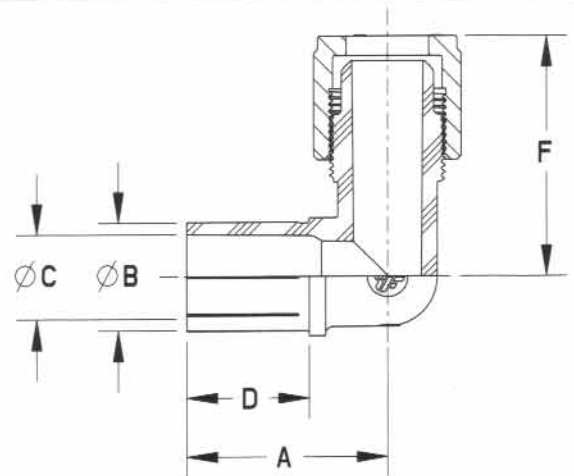

UE UNION ELBOW

Ordering No.	Tube (mm) Size	Orifice (mm) Size	A (mm)	B (mm)
FMF4UEN-1	1/4" (6.4)	0.125 (3.18)	1.74 (44.2)	1.74 (44.2)
FMF6UEN-1	3/8" (9.5)	0.250 (6.35)	1.89 (48.1)	1.89 (48.1)
FMF8UEN-1	1/2" (12.7)	0.375 (9.53)	2.06 (52.4)	2.06 (52.4)
FMF12UEN-1	3/4" (19.1)	0.625 (15.88)	1.74 (44.2)	1.74 (44.2)
FMF16UEN-1	1" (25.4)	0.875 (22.23)	2.80 (71.2)	2.80 (71.2)

ETA ELBOW TUBE ADAPTER

Ordering No.	Tube (mm) Size	Pipe (mm) Size	Orifice (mm)	A (mm)	ØB (mm)	ØC (mm)	D (mm)	F (mm)
FBETA - 4F4N-1	1/4" (6.4)	1/4" (6.4)	0.125 (3.18)	1.08 (27.4)	0.540 (13.716)	0.354 (8.99)	0.50 (12.7)	1.99 (50.6)
FBETA - 8F8N-1	1/2" (12.7)	1/2" (12.7)	0.375 (9.53)	2.20 (55.9)	0.840 (21.336)	0.607 (15.42)	1.50 (38.1)	2.51 (63.8)
FBETA - 8F12N-1	1/2" (12.7)	3/4" (19.1)	0.375 (9.53)	2.23 (56.6)	1.050 (26.670)	0.809 (20.55)	1.50 (38.1)	2.54 (64.6)
FBETA - 12F12N-1	3/4" (19.1)	3/4" (19.1)	0.625 (15.88)	2.35 (59.7)	1.050 (26.670)	0.809 (20.55)	1.50 (38.1)	2.57 (65.2)
FBETA - 12F16N-1	1/2" (12.7)	1" (25.4)	0.625 (15.88)	2.35 (59.7)	1.315 (33.401)	1.034 (26.26)	1.50 (38.1)	2.73 (69.3)
FBETA - 16F16N-1	1" (25.4)	1" (25.4)	0.875 (22.23)	2.46 (62.5)	1.315 (33.401)	1.034 (26.26)	1.50 (38.1)	2.93 (74.3)
FBETA - 16F24N-1	1" (25.4)	1-1/2" (38.1)	0.875 (22.23)	2.44 (61.9)	1.900 (48.260)	1.610 (40.89)	1.50 (38.1)	3.21 (81.5)
FBETA - 16F32N-1	1" (25.4)	2" (50.8)	0.875 (22.23)	2.50 (63.5)	2.375 (60.325)	2.052 (52.12)	1.50 (38.1)	3.42 (86.8)
FBUA - 12F8N-1	3/4" (19.1)	1/2" (12.7)	0.607 (15.42)	2.20 (55.9)	0.840 (21.336)	0.607 (15.42)	1.50 (38.1)	2.57 (65.3)
FBUA - 16F12N-1	1" (25.4)	3/4" (19.1)	0.809 (20.55)	2.35 (59.7)	1.050 (26.670)	0.809 (20.55)	1.50 (38.1)	2.90 (73.7)