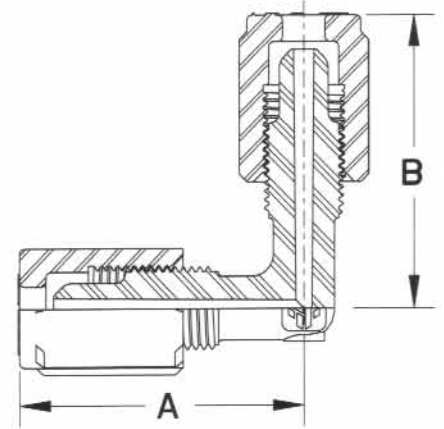

UE UNION ELBOW

Ordering No.	Tube (mm) Size	Orifice (mm) Size	A (mm)	B (mm)
FMF4UEN-1	1/4" (6.4)	0.125 (3.18)	1.74 (44.2)	1.74 (44.2)
FMF6UEN-1	3/8" (9.5)	0.250 (6.35)	1.89 (48.1)	1.89 (48.1)
FMF8UEN-1	1/2" (12.7)	0.375 (9.53)	2.06 (52.4)	2.06 (52.4)
FMF12UEN-1	3/4" (19.1)	0.625 (15.88)	1.74 (44.2)	1.74 (44.2)
FMF16UEN-1	1" (25.4)	0.875 (22.23)	2.80 (71.2)	2.80 (71.2)

ETA ELBOW TUBE ADAPTER

Ordering No.	Tube (mm) Size	Pipe (mm) Size	Orifice (mm)	A (mm)	ØB (mm)	ØC (mm)	D (mm)	F (mm)
FBETA - 4F4N-1	1/4" (6.4)	1/4" (6.4)	0.125 (3.18)	1.08 (27.4)	0.540 (13.716)	0.354 (8.99)	0.50 (12.7)	1.99 (50.6)
FBETA - 8F8N-1	1/2" (12.7)	1/2" (12.7)	0.375 (9.53)	2.20 (55.9)	0.840 (21.336)	0.607 (15.42)	1.50 (38.1)	2.51 (63.8)
FBETA - 8F12N-1	1/2" (12.7)	3/4" (19.1)	0.375 (9.53)	2.23 (56.6)	1.050 (26.670)	0.809 (20.55)	1.50 (38.1)	2.54 (64.6)
FBETA - 12F12N-1	3/4" (19.1)	3/4" (19.1)	0.625 (15.88)	2.35 (59.7)	1.050 (26.670)	0.809 (20.55)	1.50 (38.1)	2.57 (65.2)
FBETA - 12F16N-1	1/2" (12.7)	1" (25.4)	0.625 (15.88)	2.35 (59.7)	1.315 (33.401)	1.034 (26.26)	1.50 (38.1)	2.73 (69.3)
FBETA - 16F16N-1	1" (25.4)	1" (25.4)	0.875 (22.23)	2.46 (62.5)	1.315 (33.401)	1.034 (26.26)	1.50 (38.1)	2.93 (74.3)
FBETA - 16F24N-1	1" (25.4)	1-1/2" (38.1)	0.875 (22.23)	2.44 (61.9)	1.900 (48.260)	1.610 (40.89)	1.50 (38.1)	3.21 (81.5)
FBETA - 16F32N-1	1" (25.4)	2" (50.8)	0.875 (22.23)	2.50 (63.5)	2.375 (60.325)	2.052 (52.12)	1.50 (38.1)	3.42 (86.8)
FBUA - 12F8N-1	3/4" (19.1)	1/2" (12.7)	0.607 (15.42)	2.20 (55.9)	0.840 (21.336)	0.607 (15.42)	1.50 (38.1)	2.57 (65.3)
FBUA - 16F12N-1	1" (25.4)	3/4" (19.1)	0.809 (20.55)	2.35 (59.7)	1.050 (26.670)	0.809 (20.55)	1.50 (38.1)	2.90 (73.7)