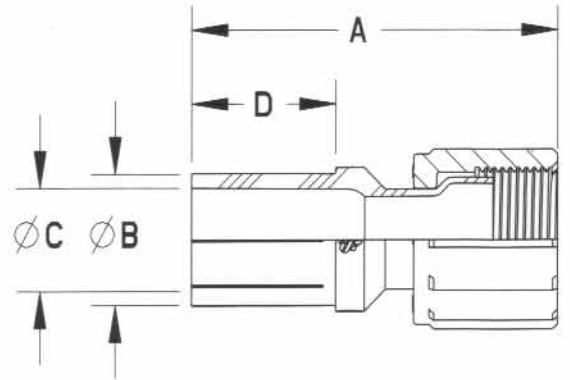

# UAFF UNION ADAPTER FEMALE FLARE

Ordering No.	Pipe (mm) Size	Tube (mm) Size	Orifice (mm)	A (mm)	$\varnothing B$ (mm)	$\varnothing C$ (mm)	D (mm)
FBUA - 4FF4N-1	1/4" (6.4)	1/4" (6.4)	0.125 (3.18)	2.34 (59.5)	0.540 (13.72)	0.354 (8.99)	0.50 (12.7)
FBUA - 8FF8N-1	1/2" (12.7)	1/2" (12.7)	0.375 (9.53)	3.39 (86.2)	0.840 (21.34)	0.607 (15.42)	1.50 (38.1)
FBUA - 8FF8/CN-1	1/2" (12.7)	1/2" (12.7)	0.375 (9.53)	2.39 (60.8)	0.840 (21.34)	0.607 (15.42)	0.50 (12.7)
FBUA - 8FF12N-1	3/4" (19.1)	1/2" (12.7)	0.375 (9.53)	3.50 (88.8)	1.050 (26.67)	0.809 (20.55)	1.50 (38.1)
FBUA - 8FF12/CN-1	3/4" (19.1)	1/2" (12.7)	0.375 (9.53)	2.50 (63.4)	1.050 (26.67)	0.809 (20.55)	0.50 (12.7)
FBUA - 12FF8N-1	1/2" (12.7)	3/4" (19.1)	0.625 (15.88)	3.44 (87.4)	0.840 (21.34)	0.607 (15.42)	1.50 (38.1)
FBUA - 12FF8/CN-1	1/2" (12.7)	3/4" (19.1)	0.625 (15.88)	2.44 (62.0)	0.840 (21.34)	0.607 (15.42)	0.50 (12.7)
FBUA - 12FF12N-1	3/4" (19.1)	3/4" (19.1)	0.625 (15.88)	3.55 (90.1)	1.050 (26.67)	0.809 (20.55)	1.50 (38.1)
FBUA - 12FF12/CN-1	3/4" (19.1)	3/4" (19.1)	0.625 (15.88)	2.55 (64.7)	1.050 (26.67)	0.809 (20.55)	0.50 (12.7)
FBUA - 12FF16N-1	1" (25.4)	3/4" (19.1)	0.625 (15.88)	3.68 (93.4)	1.315 (33.40)	1.034 (26.26)	1.50 (38.1)
FBUA - 12FF16/CN-1	1" (25.4)	3/4" (19.1)	0.625 (15.88)	2.68 (68.0)	1.315 (33.40)	1.034 (26.26)	0.50 (12.7)
FBUA - 16FF12N-1	3/4" (19.1)	1" (25.4)	0.875 (22.23)	3.69 (93.6)	1.050 (26.67)	0.809 (20.55)	1.50 (38.1)
FBUA - 16FF12/CN-1	3/4" (19.1)	1" (25.4)	0.875 (22.23)	2.69 (68.2)	1.050 (26.67)	0.809 (20.55)	0.50 (12.7)
FBUA - 16FF16N-1	1" (25.4)	1" (25.4)	0.875 (22.23)	3.82 (97.0)	1.315 (33.40)	1.034 (26.26)	1.50 (38.1)
FBUA - 16FF16/CN-1	1" (25.4)	1" (25.4)	0.875 (22.23)	2.82 (71.6)	1.315 (33.40)	1.034 (26.26)	0.50 (12.7)
FBUA - 16FF24N-1	1-1/2" (38.1)	1" (25.4)	0.875 (22.23)	4.11 (104.4)	1.900 (48.26)	1.610 (40.89)	1.50 (38.1)
FBUA - 16FF24/CN-1	1-1/2" (38.1)	1" (25.4)	0.875 (22.23)	3.11 (79.0)	1.900 (48.26)	1.610 (40.89)	0.50 (12.7)
FBUA - 16FF32N-1	2" (50.8)	1" (25.4)	0.875 (22.23)	4.35 (110.4)	2.375 (60.33)	2.052 (52.12)	1.50 (38.1)
FBUA - 16FF32/CN-1	2" (50.8)	1" (25.4)	0.875 (22.23)	3.35 (85.0)	2.375 (60.33)	2.052 (52.12)	0.50 (12.7)