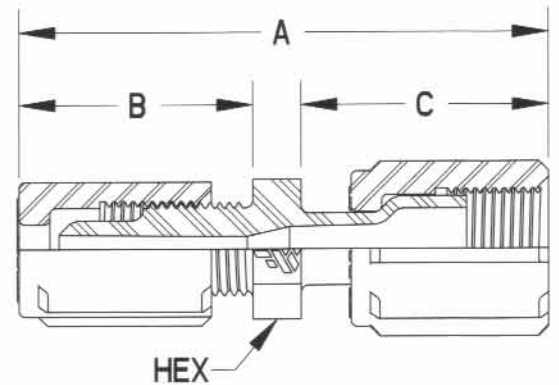

STU TUBE UNION

Ordering No.	Tube (mm) Size	Orifice (mm) Size	A (mm)	B (mm)
FMF4STUN-1	1/4" (6.4)	0.125 (3.18)	3.47 (88.1)	2.46 (62.4)
FMF6STUN-1	3/8" (9.5)	0.250 (6.35)	3.61 (91.7)	2.30 (58.4)
FMF8STUN-1	1/2" (12.7)	0.375 (9.53)	3.98 (101.1)	2.56 (65.0)
FMF12STUN-1	3/4" (22.2)	0.625 (15.88)	4.48 (113.8)	3.04 (77.2)
FMF16STUN-1	1" (25.4)	0.875 (22.23)	3.86 (98.0)	2.24 (56.9)

UAFF UNION ADAPTER FEMALE FLARE

Ordering No.	Tube (mm) Size	Tube (mm) Size (FF)	Orifice (mm)	A (mm)	B (mm)	C (mm)	HEX (mm)
FMF46UAFFN - 1	1/4" (6.4)	3/8" (9.5)	0.150 (3.81)	2.76 (70.1)	1.22 (30.9)	1.29 (32.8)	0.63 (16.0)
FMF48UAFFN - 1	1/4" (6.4)	1/2" (12.7)	0.150 (3.81)	2.83 (71.8)	1.22 (30.9)	1.36 (34.5)	0.63 (16.0)
FMF68UAFFN - 1	3/8" (9.5)	1/2" (12.7)	0.250 (6.35)	2.92 (74.2)	1.31 (33.4)	1.36 (34.5)	0.63 (16.0)
FMF612UAFFN - 1	3/8" (9.5)	3/4" (19.1)	0.250 (6.35)	3.10 (78.7)	1.31 (33.4)	1.53 (39.0)	0.94 (23.9)
FMF88UAFFN - 1	1/2" (12.7)	1/2" (12.7)	0.375 (9.53)	3.03 (77.0)	1.42 (36.1)	1.36 (34.5)	0.81 (20.6)
FMF812UAFFN - 1	1/2" (12.7)	3/4" (19.1)	0.375 (9.53)	3.21 (81.5)	1.42 (36.1)	1.53 (39.0)	0.81 (20.6)
FMF1212UAFFN - 1	3/4" (19.1)	3/4" (19.1)	0.625 (15.88)	3.31 (84.0)	1.52 (38.7)	1.53 (39.0)	0.94 (23.9)
FMF1216UAFFN - 1	3/4" (19.1)	1" (25.4)	0.625 (15.88)	3.58 (90.9)	1.52 (38.7)	1.80 (45.8)	1.19 (30.2)
FMF1612UAFFN - 1	1" (25.4)	3/4" (19.1)	0.625 (15.88)	3.56 (90.4)	1.77 (45.0)	1.53 (39.0)	1.44 (36.6)
FMF1616UAFFN - 1	1" (25.4)	1" (25.4)	0.875 (22.23)	3.83 (97.2)	1.77 (45.0)	1.80 (45.8)	1.44 (36.6)