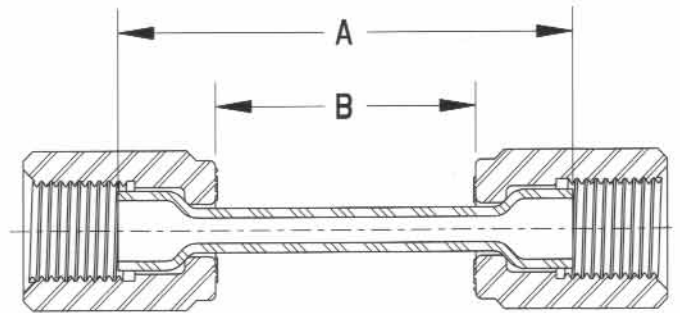

STU TUBE UNION

Ordering No.	Tube (mm) Size	Orifice (mm) Size	A (mm)	B (mm)
FMF4STUN-1	1/4" (6.4)	0.125 (3.18)	3.47 (88.1)	2.46 (62.4)
FMF6STUN-1	3/8" (9.5)	0.250 (6.35)	3.61 (91.7)	2.30 (58.4)
FMF8STUN-1	1/2" (12.7)	0.375 (9.53)	3.98 (101.1)	2.56 (65.0)
FMF12STUN-1	3/4" (22.2)	0.625 (15.88)	4.48 (113.8)	3.04 (77.2)
FMF16STUN-1	1" (25.4)	0.875 (22.23)	3.86 (98.0)	2.24 (56.9)

UAFF UNION ADAPTER FEMALE FLARE

Ordering No.	Tube (mm) Size	Tube (mm) Size (FF)	Orifice (mm)	A (mm)	B (mm)	C (mm)	HEX (mm)
FMF46UAFFN - 1	1/4" (6.4)	3/8" (9.5)	0.150 (3.81)	2.76 (70.1)	1.22 (30.9)	1.29 (32.8)	0.63 (16.0)
FMF48UAFFN - 1	1/4" (6.4)	1/2" (12.7)	0.150 (3.81)	2.83 (71.8)	1.22 (30.9)	1.36 (34.5)	0.63 (16.0)
FMF68UAFFN - 1	3/8" (9.5)	1/2" (12.7)	0.250 (6.35)	2.92 (74.2)	1.31 (33.4)	1.36 (34.5)	0.63 (16.0)
FMF612UAFFN - 1	3/8" (9.5)	3/4" (19.1)	0.250 (6.35)	3.10 (78.7)	1.31 (33.4)	1.53 (39.0)	0.94 (23.9)
FMF88UAFFN - 1	1/2" (12.7)	1/2" (12.7)	0.375 (9.53)	3.03 (77.0)	1.42 (36.1)	1.36 (34.5)	0.81 (20.6)
FMF812UAFFN - 1	1/2" (12.7)	3/4" (19.1)	0.375 (9.53)	3.21 (81.5)	1.42 (36.1)	1.53 (39.0)	0.81 (20.6)
FMF1212UAFFN - 1	3/4" (19.1)	3/4" (19.1)	0.625 (15.88)	3.31 (84.0)	1.52 (38.7)	1.53 (39.0)	0.94 (23.9)
FMF1216UAFFN - 1	3/4" (19.1)	1" (25.4)	0.625 (15.88)	3.58 (90.9)	1.52 (38.7)	1.80 (45.8)	1.19 (30.2)
FMF1612UAFFN - 1	1" (25.4)	3/4" (19.1)	0.625 (15.88)	3.56 (90.4)	1.77 (45.0)	1.53 (39.0)	1.44 (36.6)
FMF1616UAFFN - 1	1" (25.4)	1" (25.4)	0.875 (22.23)	3.83 (97.2)	1.77 (45.0)	1.80 (45.8)	1.44 (36.6)