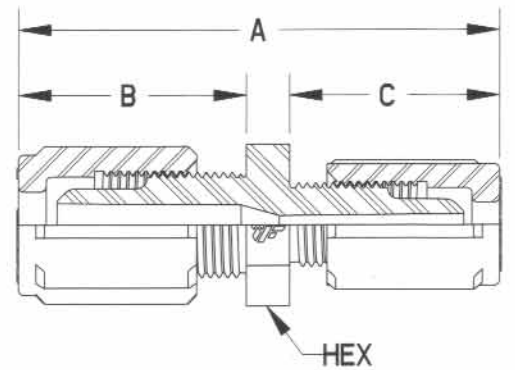

SU STRAIGHT UNION

Ordering No.	Tube (mm) Size	Orifice (mm)	A (mm)	B (mm)	HEX (mm)
FMF4SUN-1	1/4" (6.4)	0.125 (3.18)	2.68 (68.2)	1.22 (30.9)	0.63 (16.0)
FMF6SUN-1	3/8" (9.5)	0.250 (6.35)	2.88 (73.1)	1.31 (33.4)	0.81 (20.6)
FMF8SUN-1	1/2" (12.7)	0.375 (9.53)	3.10 (78.6)	1.42 (36.1)	0.94 (23.9)
FMF12SUN-1	3/4" (19.1)	0.625 (15.88)	3.30 (83.7)	1.52 (38.7)	1.19 (30.2)
FMF16SUN-1	1" (25.4)	0.875 (22.23)	2.78 (70.7)	1.27 (32.2)	1.44 (36.6)

SUR STRAIGHT UNION REDUCER

Ordering No.	Tube (mm) Size	Tube (mm) Size	Orifice (mm)	A (mm)	B (mm)	C (mm)	HEX (mm)
FMF64SURN-1	3/8" (9.5)	1/4" (6.4)	0.125 (3.18)	2.78 (70.6)	1.31 (33.4)	1.22 (30.9)	0.81 (20.6)
FMF84SURN-1	1/2" (12.7)	1/4" (6.4)	0.125 (3.18)	2.89 (73.4)	1.42 (36.1)	1.22 (30.9)	0.94 (23.9)
FMF86SURN-1	1/2" (12.7)	3/8" (9.5)	0.250 (3.18)	2.99 (75.8)	1.42 (36.1)	1.31 (33.4)	0.94 (23.9)
FMF124SURN-1	3/4" (19.1)	1/4" (6.4)	0.125 (3.18)	2.99 (75.9)	1.52 (38.7)	1.22 (30.9)	1.19 (30.2)
FMF126SURN-1	3/4" (19.1)	3/8" (9.5)	0.250 (3.18)	3.09 (78.4)	1.52 (38.7)	1.31 (33.4)	1.19 (30.2)
FMF128SURN-1	3/4" (19.1)	1/2" (12.7)	0.375 (3.18)	3.20 (81.2)	1.52 (38.7)	1.42 (36.1)	1.19 (30.2)
FMF168SURN-1	1" (25.4)	1/2" (12.7)	0.375 (3.18)	3.45 (87.5)	1.77 (45.0)	1.42 (36.1)	1.44 (36.6)
FMF1612SURN-1	1" (25.4)	3/4" (19.1)	0.625 (3.18)	3.55 (90.1)	1.77 (45.0)	1.52 (38.7)	1.44 (36.6)