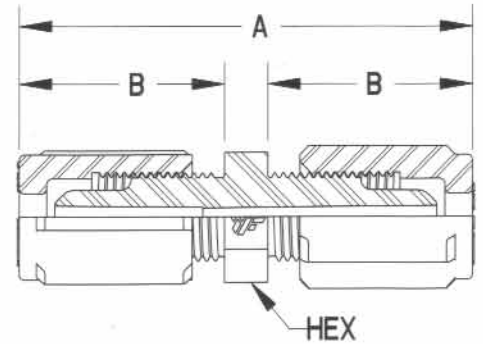

SU STRAIGHT UNION

Ordering No.	Tube (mm) Size	Orifice (mm)	A (mm)	B (mm)	HEX (mm)
FMF4SUN-1	1/4" (6.4)	0.125 (3.18)	2.68 (68.2)	1.22 (30.9)	0.63 (16.0)
FMF6SUN-1	3/8" (9.5)	0.250 (6.35)	2.88 (73.1)	1.31 (33.4)	0.81 (20.6)
FMF8SUN-1	1/2" (12.7)	0.375 (9.53)	3.10 (78.6)	1.42 (36.1)	0.94 (23.9)
FMF12SUN-1	3/4" (19.1)	0.625 (15.88)	3.30 (83.7)	1.52 (38.7)	1.19 (30.2)
FMF16SUN-1	1" (25.4)	0.875 (22.23)	2.78 (70.7)	1.27 (32.2)	1.44 (36.6)

SUR STRAIGHT UNION REDUCER

Ordering No.	Tube (mm) Size	Tube (mm) Size	Orifice (mm)	A (mm)	B (mm)	C (mm)	HEX (mm)
FMF64SURN-1	3/8" (9.5)	1/4" (6.4)	0.125 (3.18)	2.78 (70.6)	1.31 (33.4)	1.22 (30.9)	0.81 (20.6)
FMF84SURN-1	1/2" (12.7)	1/4" (6.4)	0.125 (3.18)	2.89 (73.4)	1.42 (36.1)	1.22 (30.9)	0.94 (23.9)
FMF86SURN-1	1/2" (12.7)	3/8" (9.5)	0.250 (3.18)	2.99 (75.8)	1.42 (36.1)	1.31 (33.4)	0.94 (23.9)
FMF124SURN-1	3/4" (19.1)	1/4" (6.4)	0.125 (3.18)	2.99 (75.9)	1.52 (38.7)	1.22 (30.9)	1.19 (30.2)
FMF126SURN-1	3/4" (19.1)	3/8" (9.5)	0.250 (3.18)	3.09 (78.4)	1.52 (38.7)	1.31 (33.4)	1.19 (30.2)
FMF128SURN-1	3/4" (19.1)	1/2" (12.7)	0.375 (3.18)	3.20 (81.2)	1.52 (38.7)	1.42 (36.1)	1.19 (30.2)
FMF168SURN-1	1" (25.4)	1/2" (12.7)	0.375 (3.18)	3.45 (87.5)	1.77 (45.0)	1.42 (36.1)	1.44 (36.6)
FMF1612SURN-1	1" (25.4)	3/4" (19.1)	0.625 (3.18)	3.55 (90.1)	1.77 (45.0)	1.52 (38.7)	1.44 (36.6)